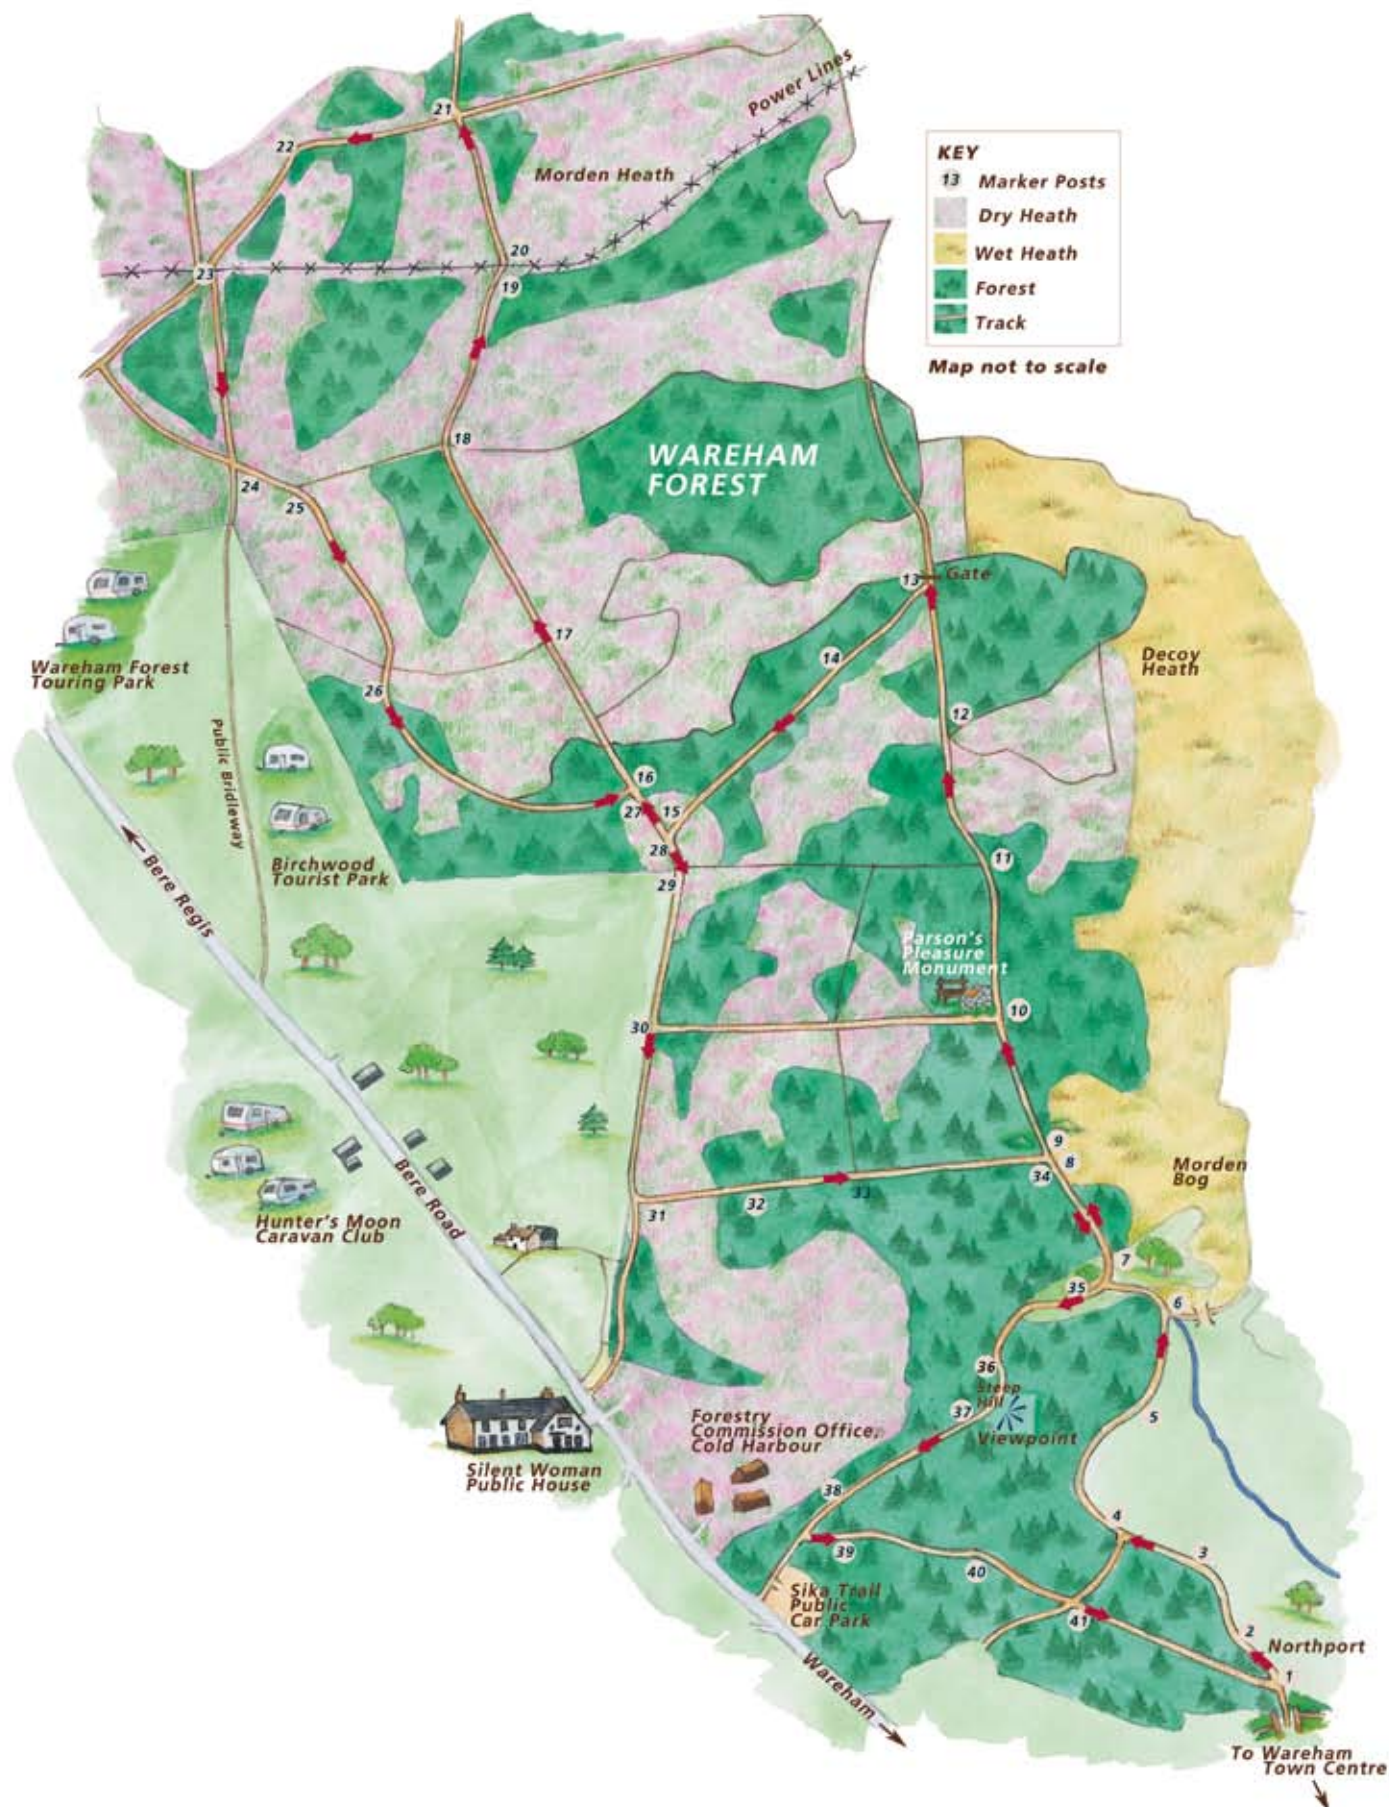

# THE SIKA CYCLE TRAIL

**Please note:** The representation of a track or path is no evidence of a public right of way. This is not a Definitive Map of Rights of Way and has no legal status. Users of all routes shown in this leaflet do so entirely at their own risk and are responsible for their own safety, and the safety of others using the same route. We cannot guarantee that all routes will be passable, particularly in wet weather. Whilst every care has been taken in the production of this leaflet, Purbeck District Council cannot guarantee the accuracy of the information and accepts no responsibility for any errors or omissions.